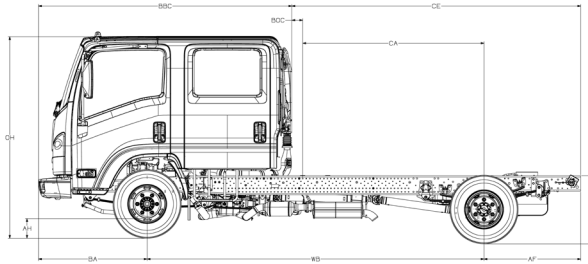

NPR-HD GAS

CREW CAB

GVWR/GCWR	14,500/20,500 lbs.
BODY/PAYLOAD ALLOWANCE	8,442 - 8,503 lbs.
GAWR Front Rear	6,630 lbs. 11,020 lbs.
FRONT AXLE CAPACITY	6,830 lbs.
REAR AXLE CAPACITY Ratio	11,020 lbs. 4.300
SUSPENSION F/R SPRINGS Capacity	Tapered/Multi-Leaf 8,440/12,900 lbs.
FRAME Section Modulus Resistance Bending Moment	7.20 in. ³ 316,800 lb.-in.
SERVICE BRAKES Front/Rear	Vacuum/Hydraulic with 4-Channel ABS Disc/Drum
TRANSMISSION	6L90 6-speed auto. with double overdrive and lock-up converter
ENGINE	GMPT L96 (Gen IV) V8 Vortec 6000 (Optional: KL8 - Alternative Fuel Capable Engine)
Displacement Engine Power Engine Torque	6.0L (365 in. ³) 297 hp @ 4,300 rpm 372 lb.-ft. @ 4,000 rpm
LIMITED SLIP DIFFERENTIAL	Optional
ALTERNATOR	145-amp
BATTERIES	1 Maintenance-Free 750-CCA
TIRES LRR (Low Rolling Resistance)	225/70R19.5G (14-pr) Standard
STEERING	Integral Hydraulic Power
STEERING COLUMN	Tilt and Telescopic
FUEL TANK Standard	30 gal. in-frame

Wheelbase (in.)	Cab to Axle (in.)	Cab to End of Frame (in.)	Back of Cab (in.)	Overall Length (in.)	Body Length (ft.)	Overall Width (in.)	Axle Width (in.)	Overall Height (in.)
150.0	88.5	131.6	5.0	241.5	12	81.3	65.6	91.1
176.0	114.5	157.6	5.0	267.5	16	81.3	65.6	91.1