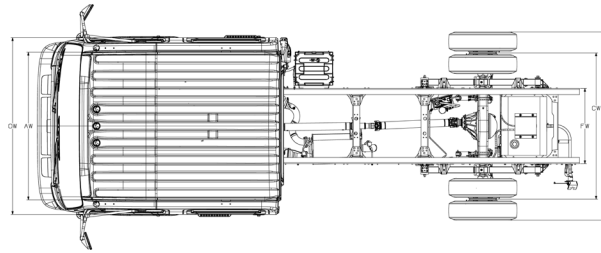

NPR-HD GAS

CREW CAB

GVWR/GCWR	14,500/20,500 lbs.
BODY/PAYLOAD ALLOWANCE	8,442 - 8,503 lbs.
GAWR Front Rear	6,630 lbs. 11,020 lbs.
FRONT AXLE CAPACITY	6,830 lbs.
REAR AXLE CAPACITY Ratio	11,020 lbs. 4.300
SUSPENSION F/R SPRINGS Capacity	Tapered/Multi-Leaf 8,440/12,900 lbs.
FRAME Section Modulus Resistance Bending Moment	7.20 in. ³ 316,800 lb.-in.
SERVICE BRAKES Front/Rear	Vacuum/Hydraulic with 4-Channel ABS Disc/Drum
TRANSMISSION	6L90 6-speed auto. with double overdrive and lock-up converter
ENGINE	GMPT L96 (Gen IV) V8 Vortec 6000 (Optional: KL8 - Alternative Fuel Capable Engine)
Displacement Engine Power Engine Torque	6.0L (365 in. ³) 297 hp @ 4,300 rpm 372 lb.-ft. @ 4,000 rpm
LIMITED SLIP DIFFERENTIAL	Optional
ALTERNATOR	145-amp
BATTERIES	1 Maintenance-Free 750-CCA
TIRES LRR (Low Rolling Resistance)	225/70R19.5G (14-pr) Standard
STEERING	Integral Hydraulic Power
STEERING COLUMN	Tilt and Telescopic
FUEL TANK Standard	30 gal. in-frame

Wheelbase (in.)	Cab to Axle (in.)	Cab to End of Frame (in.)	Back of Cab (in.)	Overall Length (in.)	Body Length (ft.)	Overall Width (in.)	Axle Width (in.)	Overall Height (in.)
150.0	88.5	131.6	5.0	241.5	12	81.3	65.6	91.1
176.0	114.5	157.6	5.0	267.5	16	81.3	65.6	91.1